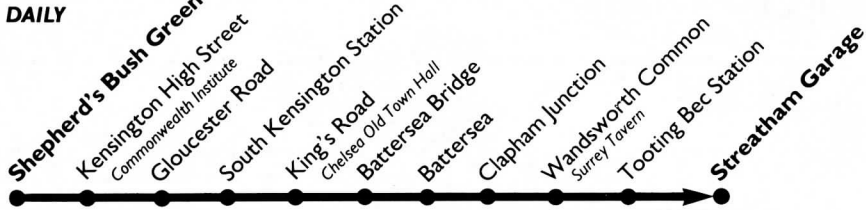

Please
have your
fare
ready to
**PAY THE
DRIVER**

INNER CENTRAL INNER OUTER FARE ZONES

Mondays to Fridays